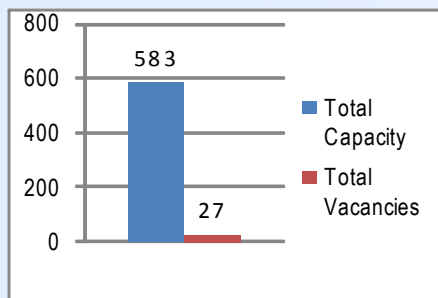

Juneau Working Parent Demographics

Number of residents¹: 30,732
 Number of children ages 0 through 5²: 1,740
 Number of families²: 7,713 (66.2%)
 Two parent families, both parents in labor force²: 1,252 (65.2%)

Juneau's Early Learning & Child Care Sector

Number of CDA's (Child Development Associate)³: 38
 Number of Nationally Accredited programs³: 3

Early Learning & Child Care Supply & Demand

Number of spaces available for preschoolers needing care⁹: 1:3
 Number of spaces available for infants needing care⁹: 1:10