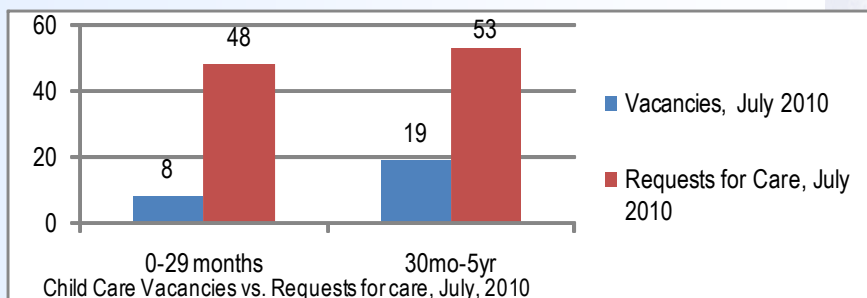

Juneau Working Parent Demographics

Number of residents¹: 30,732
Number of children ages 0 through 5²: 1,740
Number of families²: 7,713 (66.2%)
Two parent families, both parents in labor force²: 1,252 (65.2%)

Juneau's Early Learning & Child Care Sector

Number of CDA's (Child Development Associate)³: 38
Number of Nationally Accredited programs³: 3

Early Learning & Child Care Supply & Demand

Number of spaces available for preschoolers needing care⁹: 1:3
Number of spaces available for infants needing care⁹: 1:10