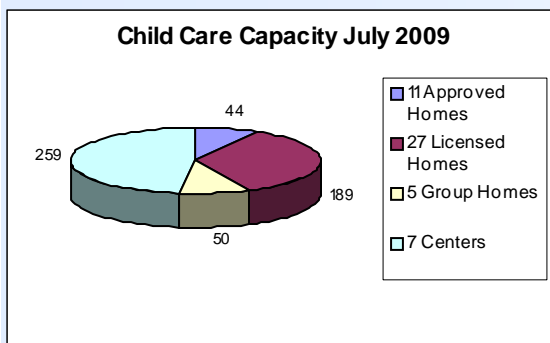

Juneau Working Parent Demographics

Number of residents¹: **30,711**
Number of children ages 0 through 5¹: **2,003**
Number of families¹: **7,638 (66.2%)**
Two parent families, both parents in labor force¹: **1,577 (69.6%)**

Juneau's Early Learning & Child Care Sector

Number of people working in early learning programs²: **136**
Number of CDA's (Child Development Associate)²: **25**
Number of Nationally Accredited programs²: **3**

Early Learning & Child Care Supply & Demand²

Number of spaces available for preschoolers needing care⁸: 1:3
Number of spaces available for infants needing care⁸: 1:10