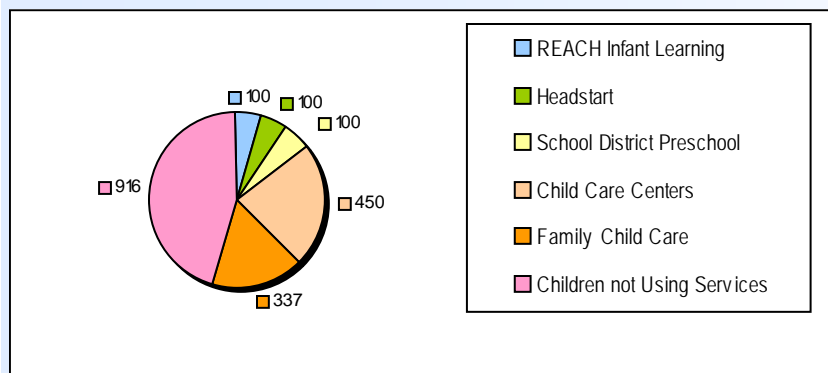

Young Children Served in Partner Programs²

Cost of Education Comparison

One year of state college³: **$5,930** vs. One year of child care²: **$8,208**
Pre-School program expulsion rates* **38%**⁴ vs. High School non-graduation rate, **23.9%**⁵
*38% of early learning programs expelled a preschooler for behavior issues within a year.

Early Learning Provider Wage Comparison

Income of average Alaskan⁶: **$45,349** vs. Average annual income of Early Education and Child Care work (statewide)⁷: **$22,418**

Child Care Resource & Referral (AEYC/thread)

Number of child care referrals provided annually²: **873**
Number of early learning training hours provided annually²: **534**

REFERENCES

1. Juneau 2000 census data, <http://labor.alaska.gov/research/alari/Profiles/5_11_141.PDF>
2. AEYC and thread services (Assoc. for the Education of Young Children-SE Alaska) Resource & Referral Program
3. The national column contains the average cost for public college tuition and fees for a four-year institution from the College Board, Trends in College Pricing, 2009
4. 2006 SOA Early Childhood Comprehensive Systems Plan, <http://www.hss.state.ak.us/ocs/childplan/ECCSFullChildPlan.pdf>
5. 2007-2008 School Report Card to the Public, <http://www.eed.alaska.gov/DOE_Rolodex/schools/ReportCard/RCDetails0208.cfm>
6. 2008 SOA DOL Quarterly Census of Emp & Wages Graphs: <http://labor.alaska.gov/research/ee/qcewgraph.pdf>
7. <http://www.labor.state.ak.us/research/wage/matrixcd.htm>
8. <http://www.jedc.org/forms/JEDC-childcare-working-paper.pdf>

AEYC

Association for the Education of
Young Children -SE Alaska
3100 Channel Dr., Ste. 215N
Juneau, AK 99801
907.789.1235
www.aeyc-sea.org