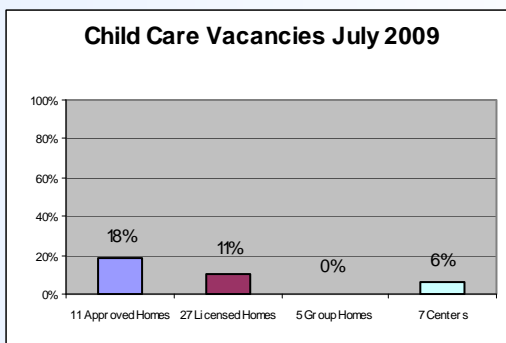

Juneau Working Parent Demographics

Number of residents¹: **30,711**
Number of children ages 0 through 5¹: **2,003**
Number of families¹: **7,638 (66.2%)**
Two parent families, both parents in labor force¹: **1,577 (69.6%)**

Juneau's Early Learning & Child Care Sector

Number of people working in early learning programs²: **136**
Number of CDA's (Child Development Associate)²: **25**
Number of Nationally Accredited programs²: **3**

Early Learning & Child Care Supply & Demand²

Number of spaces available for preschoolers needing care⁸: 1:3
Number of spaces available for infants needing care⁸: 1:10